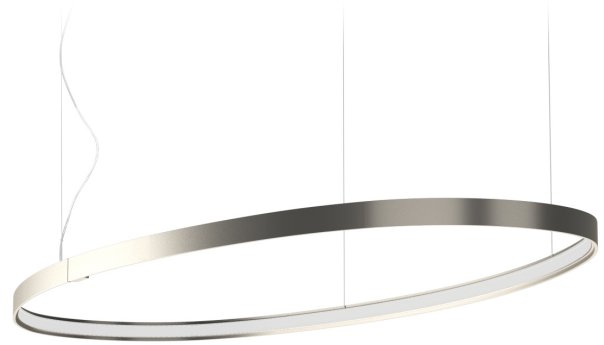

PANZERI

Zero Ellipse

24V DC

M03130.130.0410

titanium

Data sheet

CODE	M03130.130.0410
SYSTEM POWER CONSUMPTION	47W
EFFICACY	86.79lm/W
LIGHT SOURCE	LED
LIGHT SOURCE LIFETIME	L70 (B50) 60.000h
COLOUR TEMPERATURE	3000K Ra>90
LIGHT DISTRIBUTION	diffused
POWER SUPPLY	24V DC
DRIVER	remote not included
NOMINAL LUMINOUS FLUX	5670lm
LUMEN OUTPUT	4079lm
EFFICIENCY	71.9%
WEIGHT	1.53 Kg
PROTECTION DEGREE	IP20
COLOUR TOLLERANCES	SDCM 3
PACKING DIMENSIONS (CM)	71,0 x 136,0 x 10,0

Single or multiple suspension lighting fixture for interiors, with direct and indirect light emission.

Bended extruded aluminium structure in white, black, bronze, mat brass or titanium polyacrylic paint.

Extruded polycarbonate diffuser with opaline finish.

Suspension kit with griplocks and 5m (196,9") long steel cables.

5m (196,9") long power cable in transparent PVC.

Provided without power canopy.

Technical drawing