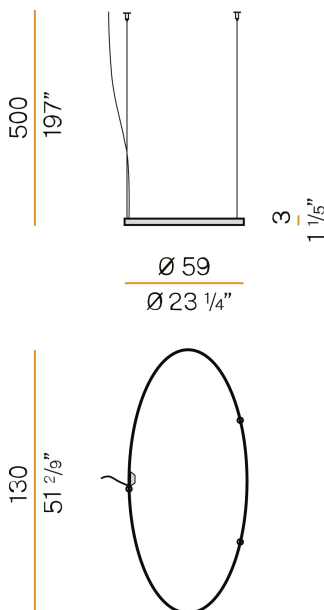

PANZERI

Zero Ellipse

24V DC

M03130.130.0410

titanium

Data sheet

CODE	M03130.130.0410
SYSTEM POWER CONSUMPTION	47W
EFFICACY	86.79lm/W
LIGHT SOURCE	LED
LIGHT SOURCE LIFETIME	L70 (B50) 60.000h
COLOUR TEMPERATURE	3000K Ra>90
LIGHT DISTRIBUTION	diffused
POWER SUPPLY	24V DC
DRIVER	remote not included
NOMINAL LUMINOUS FLUX	5670lm
LUMEN OUTPUT	4079lm
EFFICIENCY	71.9%
WEIGHT	1.53 Kg
PROTECTION DEGREE	IP20
COLOUR TOLLERANCES	SDCM 3
PACKING DIMENSIONS (CM)	71,0 x 136,0 x 10,0

Extruded polycarbonate diffuser with opaline finish.

Suspension kit with griplocks and 5m (196,9") long steel cables.

5m (196,9") long power cable in transparent PVC.

Provided without power canopy.

Technical drawing

Polar diagram